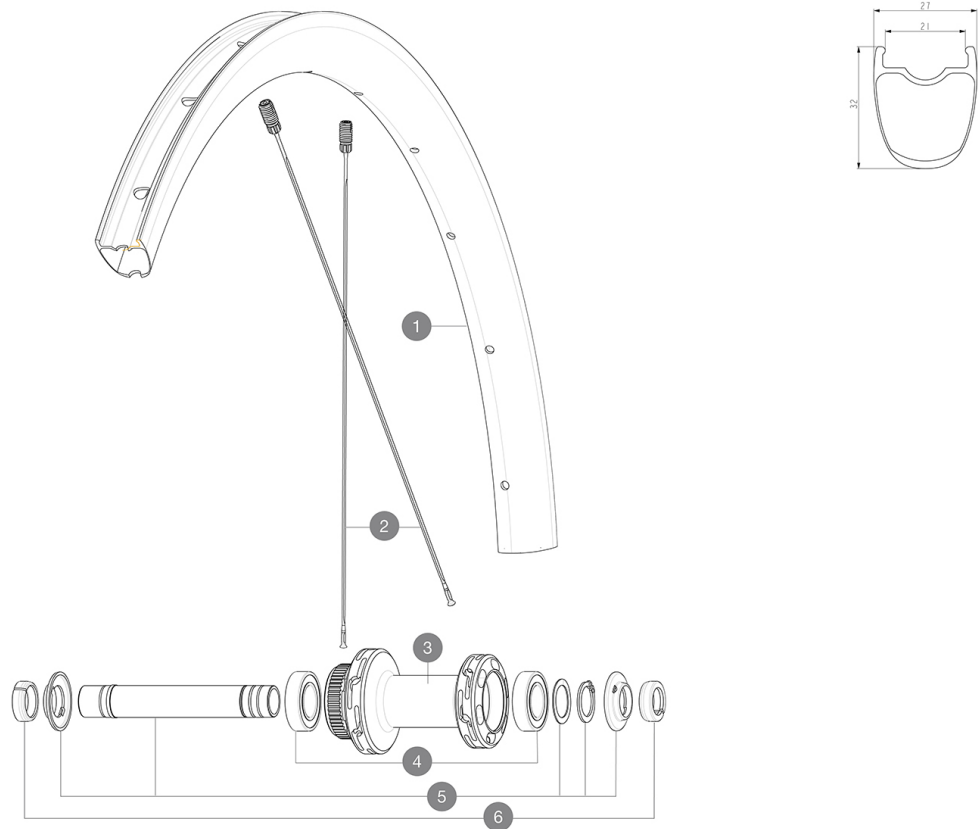

MAVIC *Cosmic SL 32 Disc*

REFERENCES WHEELS

F90321 Cosmic SL 32 DCL Ft

ASTM CATEGORY 2 : road and offroad with jumps less than 15cm

For a longer longevity of the wheel, Mavic recommends that the total weight supported by the wheels doesn't exceed 120kg, bike included

Recommended tyre sizes: 25 to 32 mm

Max. Pressure: see indication on wheel and tyre. If they differ, use the lowest of the 2

RIMS

&NBSP;:

1	V4093215 V2620101	Kit Front/Rear rim Cosmic SL 32 Disc UST RIM TAPE 25mm (for 21-24mm wide rim)

SPOKES

2	V4163401	Kit 12 Front/Rear Cosmic SL 32 Disc butted stainless spoke 2

HUB SHELLS

3	N/A	HUB BODY
4	M40129	KIT 2 BEARINGS 6902 15x28x7
5	V2373301	KIT QRM AUTO FRONT AXLE 12mm > 2019
6	V2680501	12mm Road Axle Cap QRM Auto